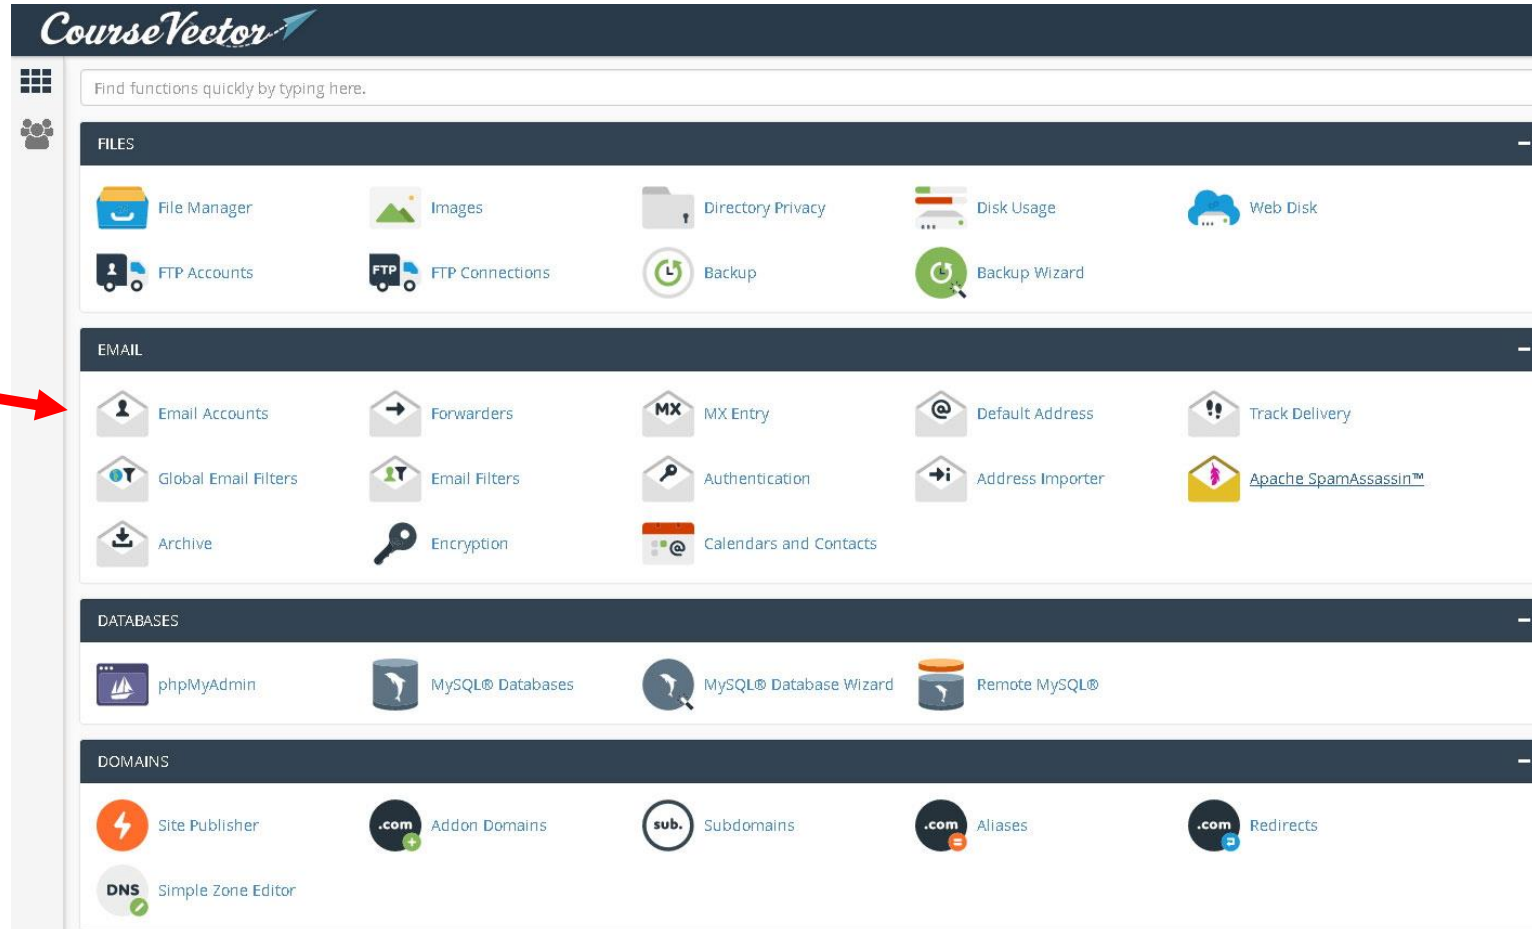

Deleting Email Accounts Through cPanel

Using the cPanel log on information you were sent when your account was sent up, locate the EMAIL section and then click on Email Accounts.